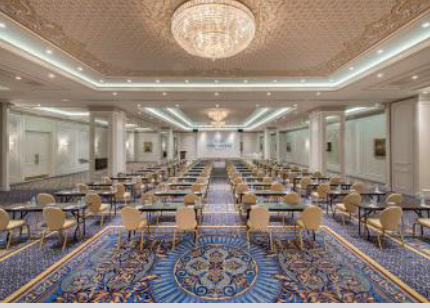

ELITEWORLD
HOTELS & RESORTS

ODALAR

- 103 Deluxe Queen
- 45 Deluxe Twin
- 2 Handicapped Queen
- 2 Corner Queen
- 4 Junior Suite Queen
- 1 Presidential Suite
- 17 Premium Queen
- 7 Premium Twin

RESTORANLAR