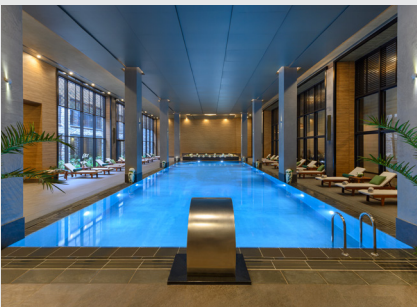

ACCOMMODATION

- Deluxe Court View (186)
- Deluxe Forest View (76)
- Deluxe Forest And Pond View (218)
- Comfort Suite (18)
- King Suite (2)
- Penthouse Suite (1)

Check-in time is after 15.00, check-out time is 12.00.

RESTAURANTS

Elite Restaurant, The Grill*, Coffee Company*, Fresh Corner*, Forest Cafe/Nargile*, Şömine Bar*, Wine Bar*, Pool Bar*, Bonfire Bar*

* Reservation required.

ACTIVITIES

Outdoor Activities

- Adults Only Pool (1)
- Family Pool with Children (2)
- Aqua Park
- Basketball Court
- Tennis Courts
- Mini Football
- Bike
- Hiking
- Running
- Adventure Park
- Paintball*
- ATV - UTV*
- Child Park
- Mini Train*
- Live Music

Indoor Activities

- Spa Center
- Game Arena
- Bowling*
- Billiards*
- Game Machines*
- Ping pong
- Foosball
- Mini Golf
- Gymboree Mini Club (4-10 Ages)

FACILITIES

- High Speed Wi-Fi
- Hairdresser for both women and men
- 24 Hours Room Service*
- Souvenir*
- Baby Sitting*
- Hookah*
- Handicapped Rooms
- Parking / Valet
- Transfer Services*
- Laundry*
- Photography Services*

Services marked with "*" are extra charged.

All the above services may be canceled in whole or in part without prior notice depending on the season and weather conditions.