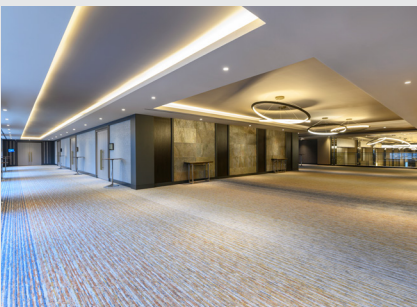

TECHNICAL EQUIPMENTS

- Cable/wireless Internet WiFi - MPLS
- Dimmer Controlled Lighting
- Energy (380 V)
- Sound System (Suitable for the Meeting)
- Barcoveision
- Television / Display
- Video / HDMI
- Independent Heat / Ventilation Control
- Flipchart
- Reading Lectern
- Building Automation Systems (Remote Control)
- Digital Sound Mixer With 24 Outputs
- Switcher
- VGA
- Stereo & Mono Jack Cable (For Instruments)
- Laptop Sound Transfer Cable

HALL CAPACITIES

HALL NAME	Floor	Area sqm	Dimensions	Height	Theatre	Classroom	Coctail	Banquet	Block	U Order
Okalıptus	G	2107	34X63	6	1600	600	200	1800	-	-
Okalıptus A	G	787	34X24	6	400	250	600	400	-	120
Okalıptus B	G	533	34X16	6	250	160	350	200	-	90
Okalıptus C	G	787	34X24	6	400	250	600	400	-	120
Palmiye	G	238	11X22	3	120	80	160	120	-	60
Palmiye A	G	72	11X7	3	40	20	40	40	18	20
Palmiye B	G	81	11X7	3	40	20	40	40	18	20
Palmiye C	G	85	11X8	3	40	20	40	40	18	20
Ihlamur	G	98	6X16	3	40	30	40	40	20	24
Defne	G	163	13X12	3	90	87	100	120	30	33
Kayın	1	34	5X7	3	10	10	10	12	10	10
Ladin	1	73	7X11	3	30	20	40	40	18	18
Lagun	1	76	7X11	3	30	20	40	40	18	18
Mimoza	1	314	11X29	3	160	100	180	140	60	80
Mimoza A	1	70	11X6	3	40	20	40	40	14	20
Mimoza B	1	80	11X7	3	40	20	40	40	18	20
Mimoza C	1	80	11X7	3	40	20	40	40	18	20
Mimoza D	1	84	11X8	3	40	20	40	40	18	20
Çam	1	73	7X11	3	30	20	40	40	18	18
Ceviz	1	87	8X11	3	40	20	40	40	18	18
Zeytin	1	70	6X12	3	40	20	40	40	14	20
Kestane	1	84	7X12	3	40	20	40	40	18	-
Kiraz	1	92	6X16	3	-	-	-	-	-	-

*1000 m2 foyer area